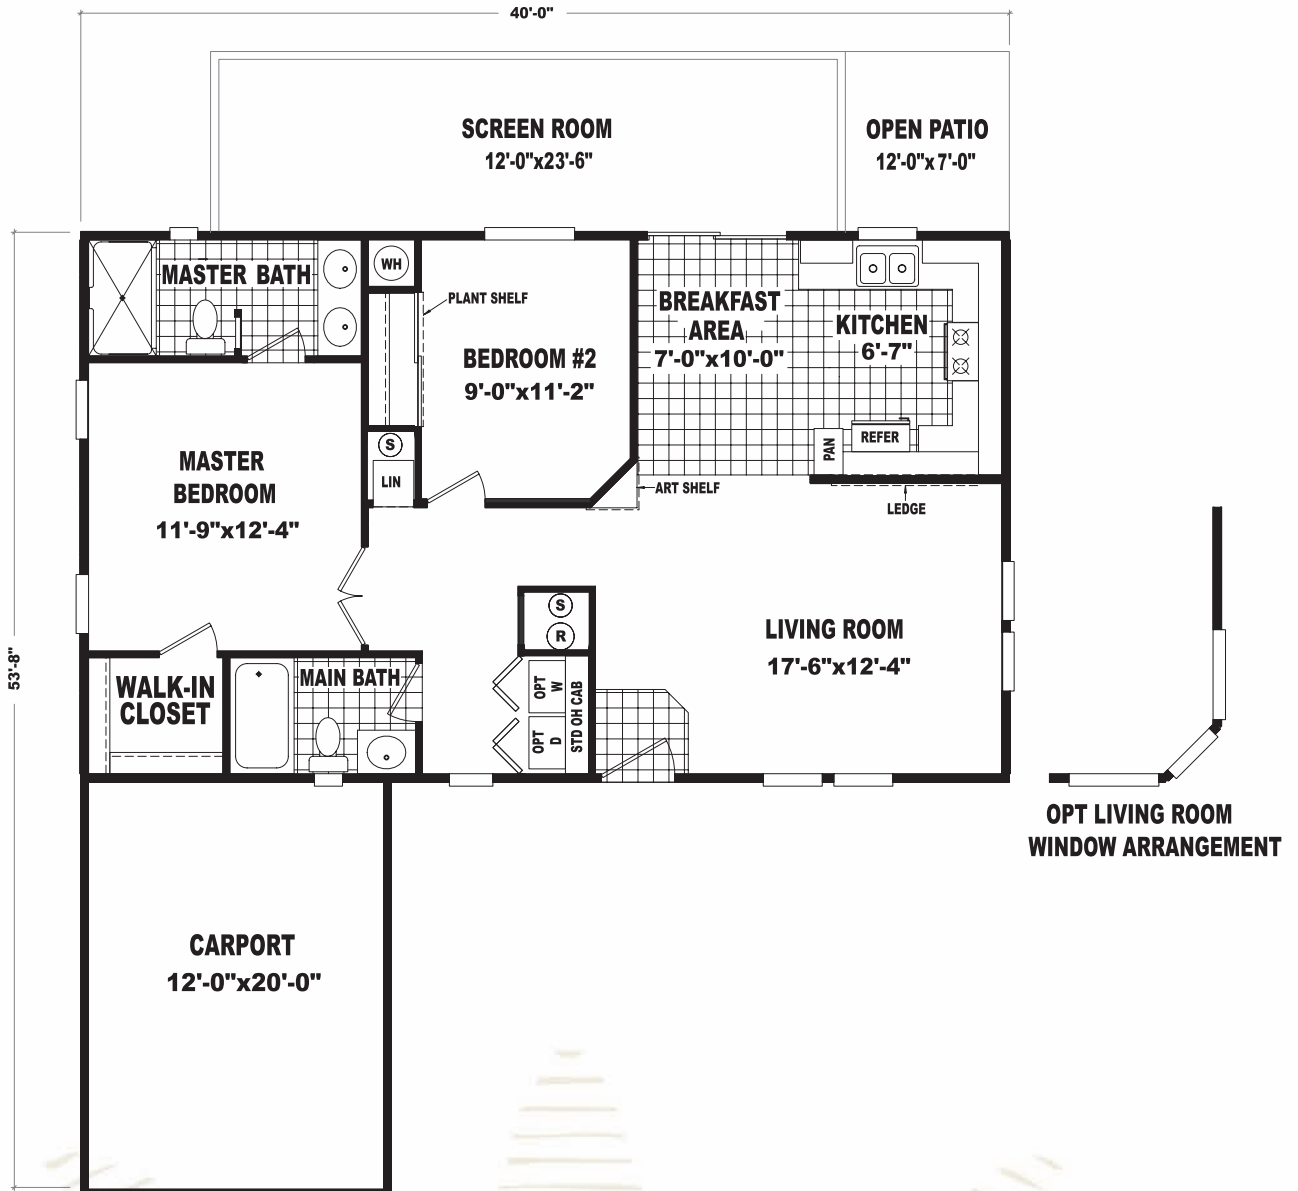

ELIANTO

946 square feet

Vinyl

The Time of Your Life

3301 S. GOLDFIELD ROAD • APACHE JUNCTION, ARIZONA 85219

TEL. 480.288.1818 • TOLL FREE 877.992.1212 • FAX 480.982.4719 • www.dolce-vita-az.com

Elianto

Cozy, charming and whimsical, this delightful design incorporates elements of simplicity and creativity to create a new level of relaxed elegance. Sunny skylights give this home a feeling reminiscent of a cheery country cottage, while built in plant and art shelves give it a refined touch.

946 sq. ft.

Two bedrooms

Two baths

Eat-in kitchen

Skylights with recessed lighting in kitchen

Skylights in master bath and main bath

Sliding glass door in kitchen

Built in plant shelves

Choice of decorative paint

Screen room and open patio

Linen closet

Disposal

40-gallon water heater

Single car carport

4" white baseboards

White window sills